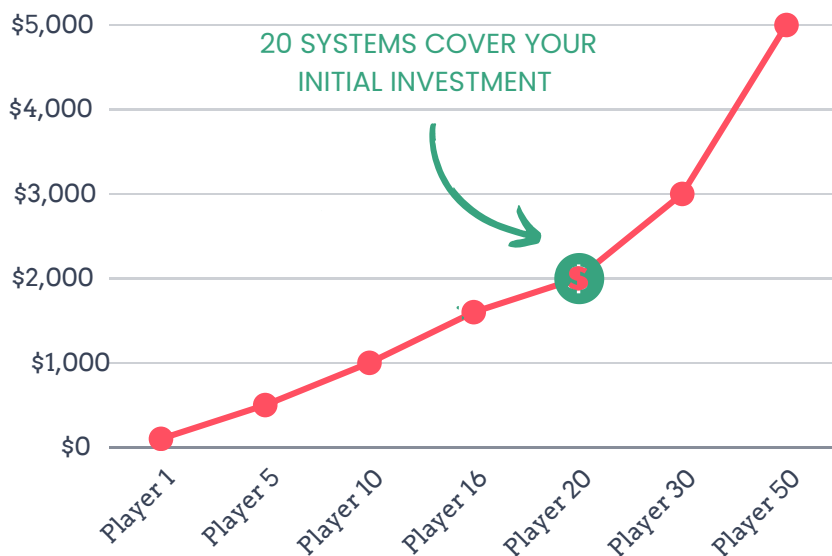

GOLF FOUNDATION SYSTEM

CREATED BY:

4DMOTION

3-Sensor Coach System

$1,995

+

$300/year

2-Sensor Player System

$495

+

$80/year

EARN **$100** FOR EACH PLAYER SYSTEM YOU SELL.

Generate **more revenue** by incorporating new, value-add services into your business offerings.

- System Rentals
- Remote Coaching
- Training Programs

Contact Us At:

info@4dmotionsports.com

More Information:

www.4dmotionsports.com

Watch the full video here!!

SCAN ME